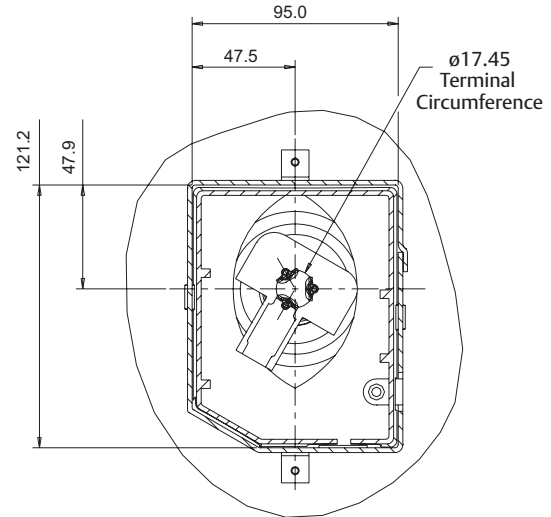

ZB Series

Dimensions

ZB66-ZB88 Rotalock Connection

A-A Drawing
Terminal Box layout
1:1

Sight glass layout
(Terminal box removed)

Mounting drawing
1:1

Valve drawing
3:4