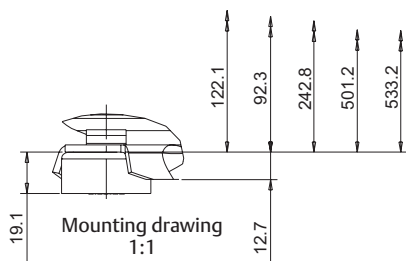

ZB Series

Dimensions

ZB66-ZB88 Rotalock Connection

A-A Drawing
Terminal Box layout
1:1

Sight glass layout
(Terminal box removed)

Mounting drawing
1:1

Valve drawing
3:4