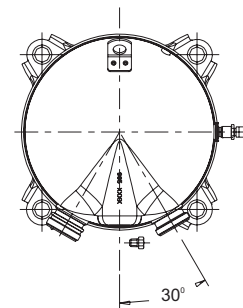

ZB Series

Dimensions

ZB66-ZB88 Rotalock Connection

A-A Drawing
Terminal Box layout
1:1

Sight glass layout
(Terminal box removed)

Mounting drawing
1:1

Valve drawing
3:4