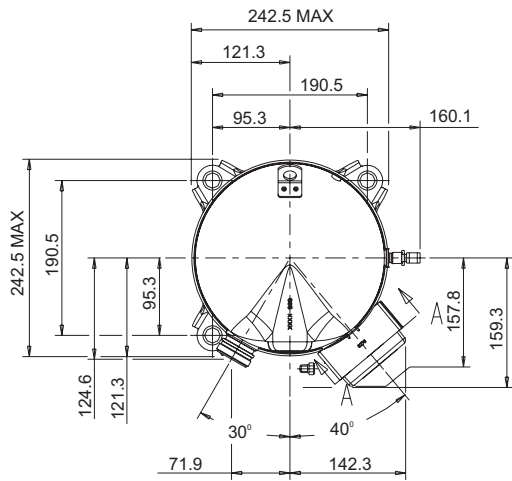

ZB Series

Dimensions

ZB66-ZB88 Rotalock Connection

A-A Drawing
Terminal Box layout
1:1

Sight glass layout
(Terminal box removed)

Mounting drawing
1:1

Valve drawing
3:4