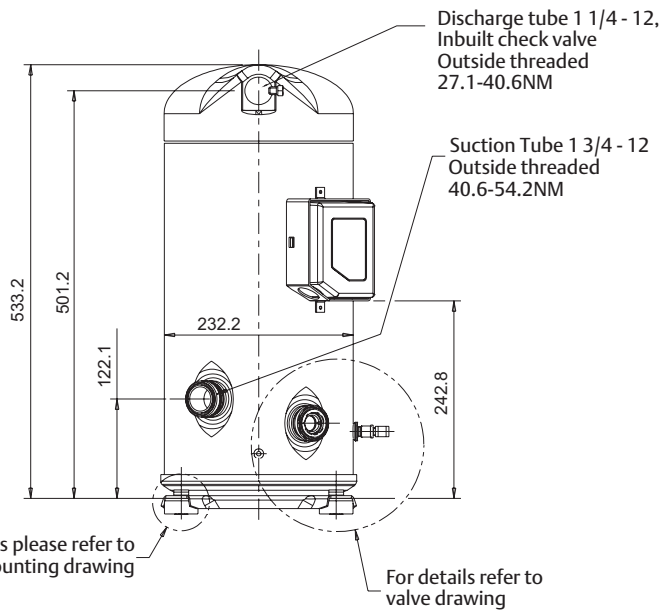

ZB Series

Dimensions

ZB66-ZB88 Rotalock Connection

A-A Drawing
Terminal Box layout
1:1

Sight glass layout
(Terminal box removed)

Mounting drawing
1:1

Valve drawing
3:4