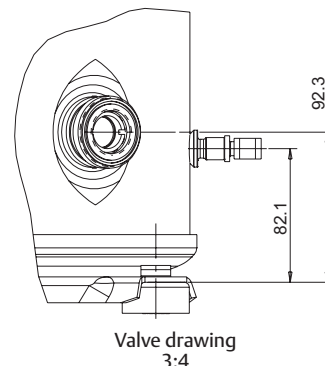

ZB Series

Dimensions

ZB66-ZB88 Rotalock Connection

A-A Drawing
Terminal Box layout
1:1

Sight glass layout
(Terminal box removed)

Mounting drawing
1:1

Valve drawing
3:4